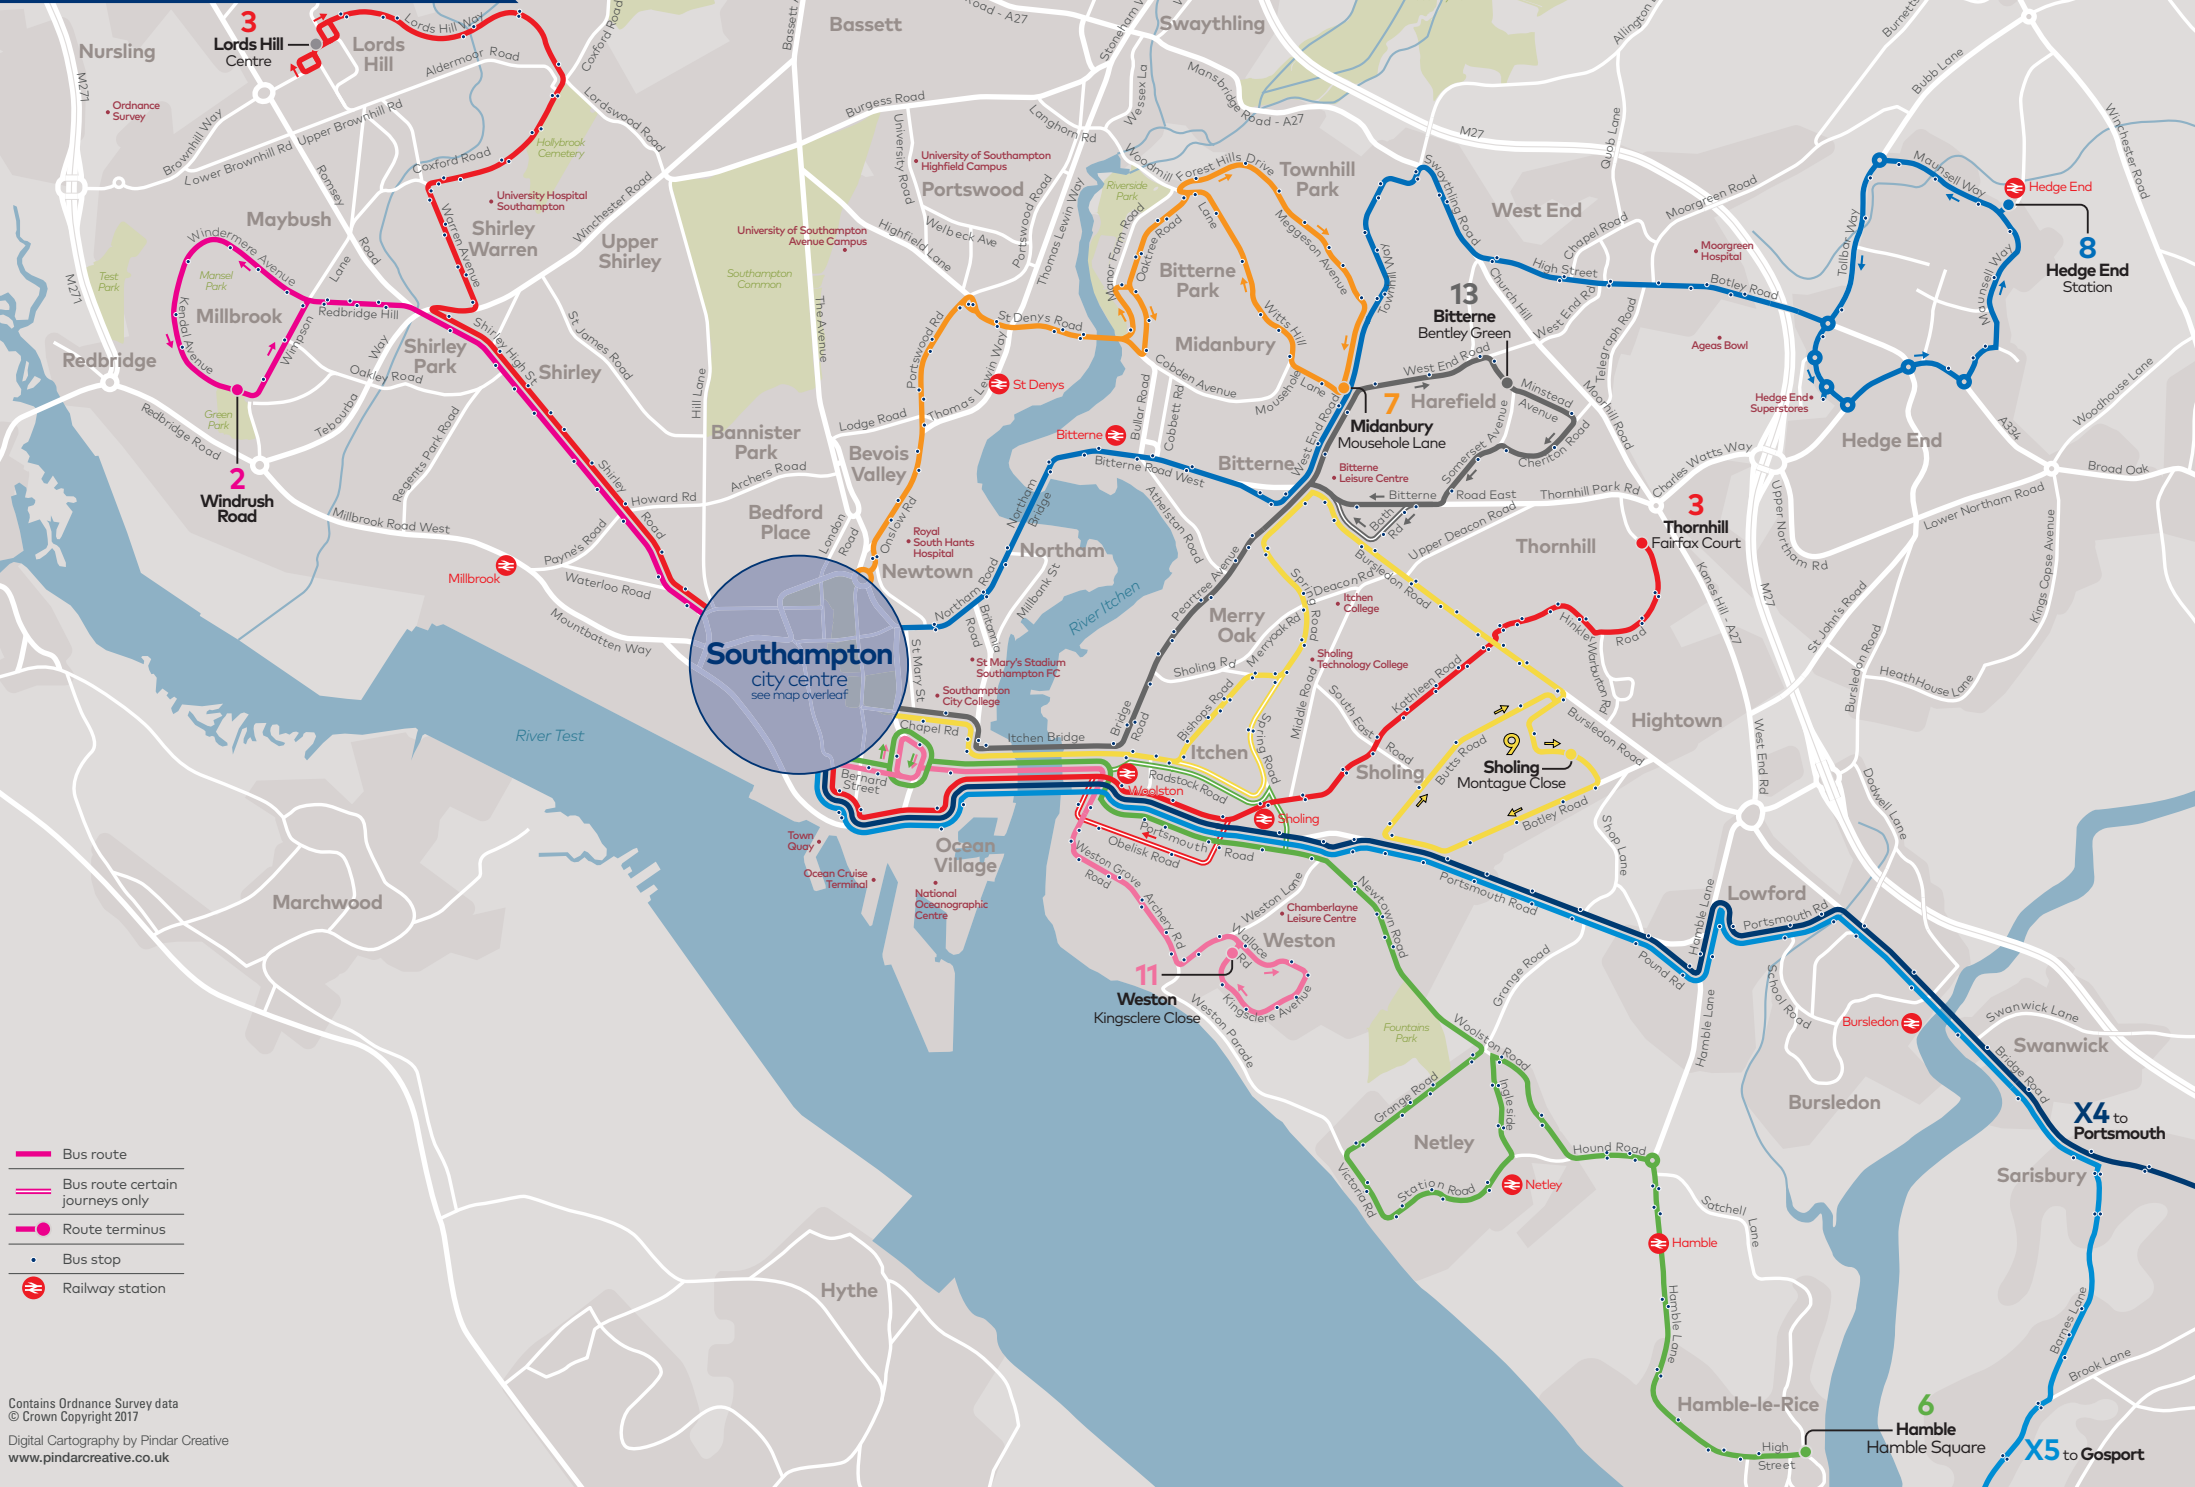

bus routes around Southampton

- Bus route
- Bus route certain journeys only
- Route terminus
- Bus stop
- Ⓜ Railway station