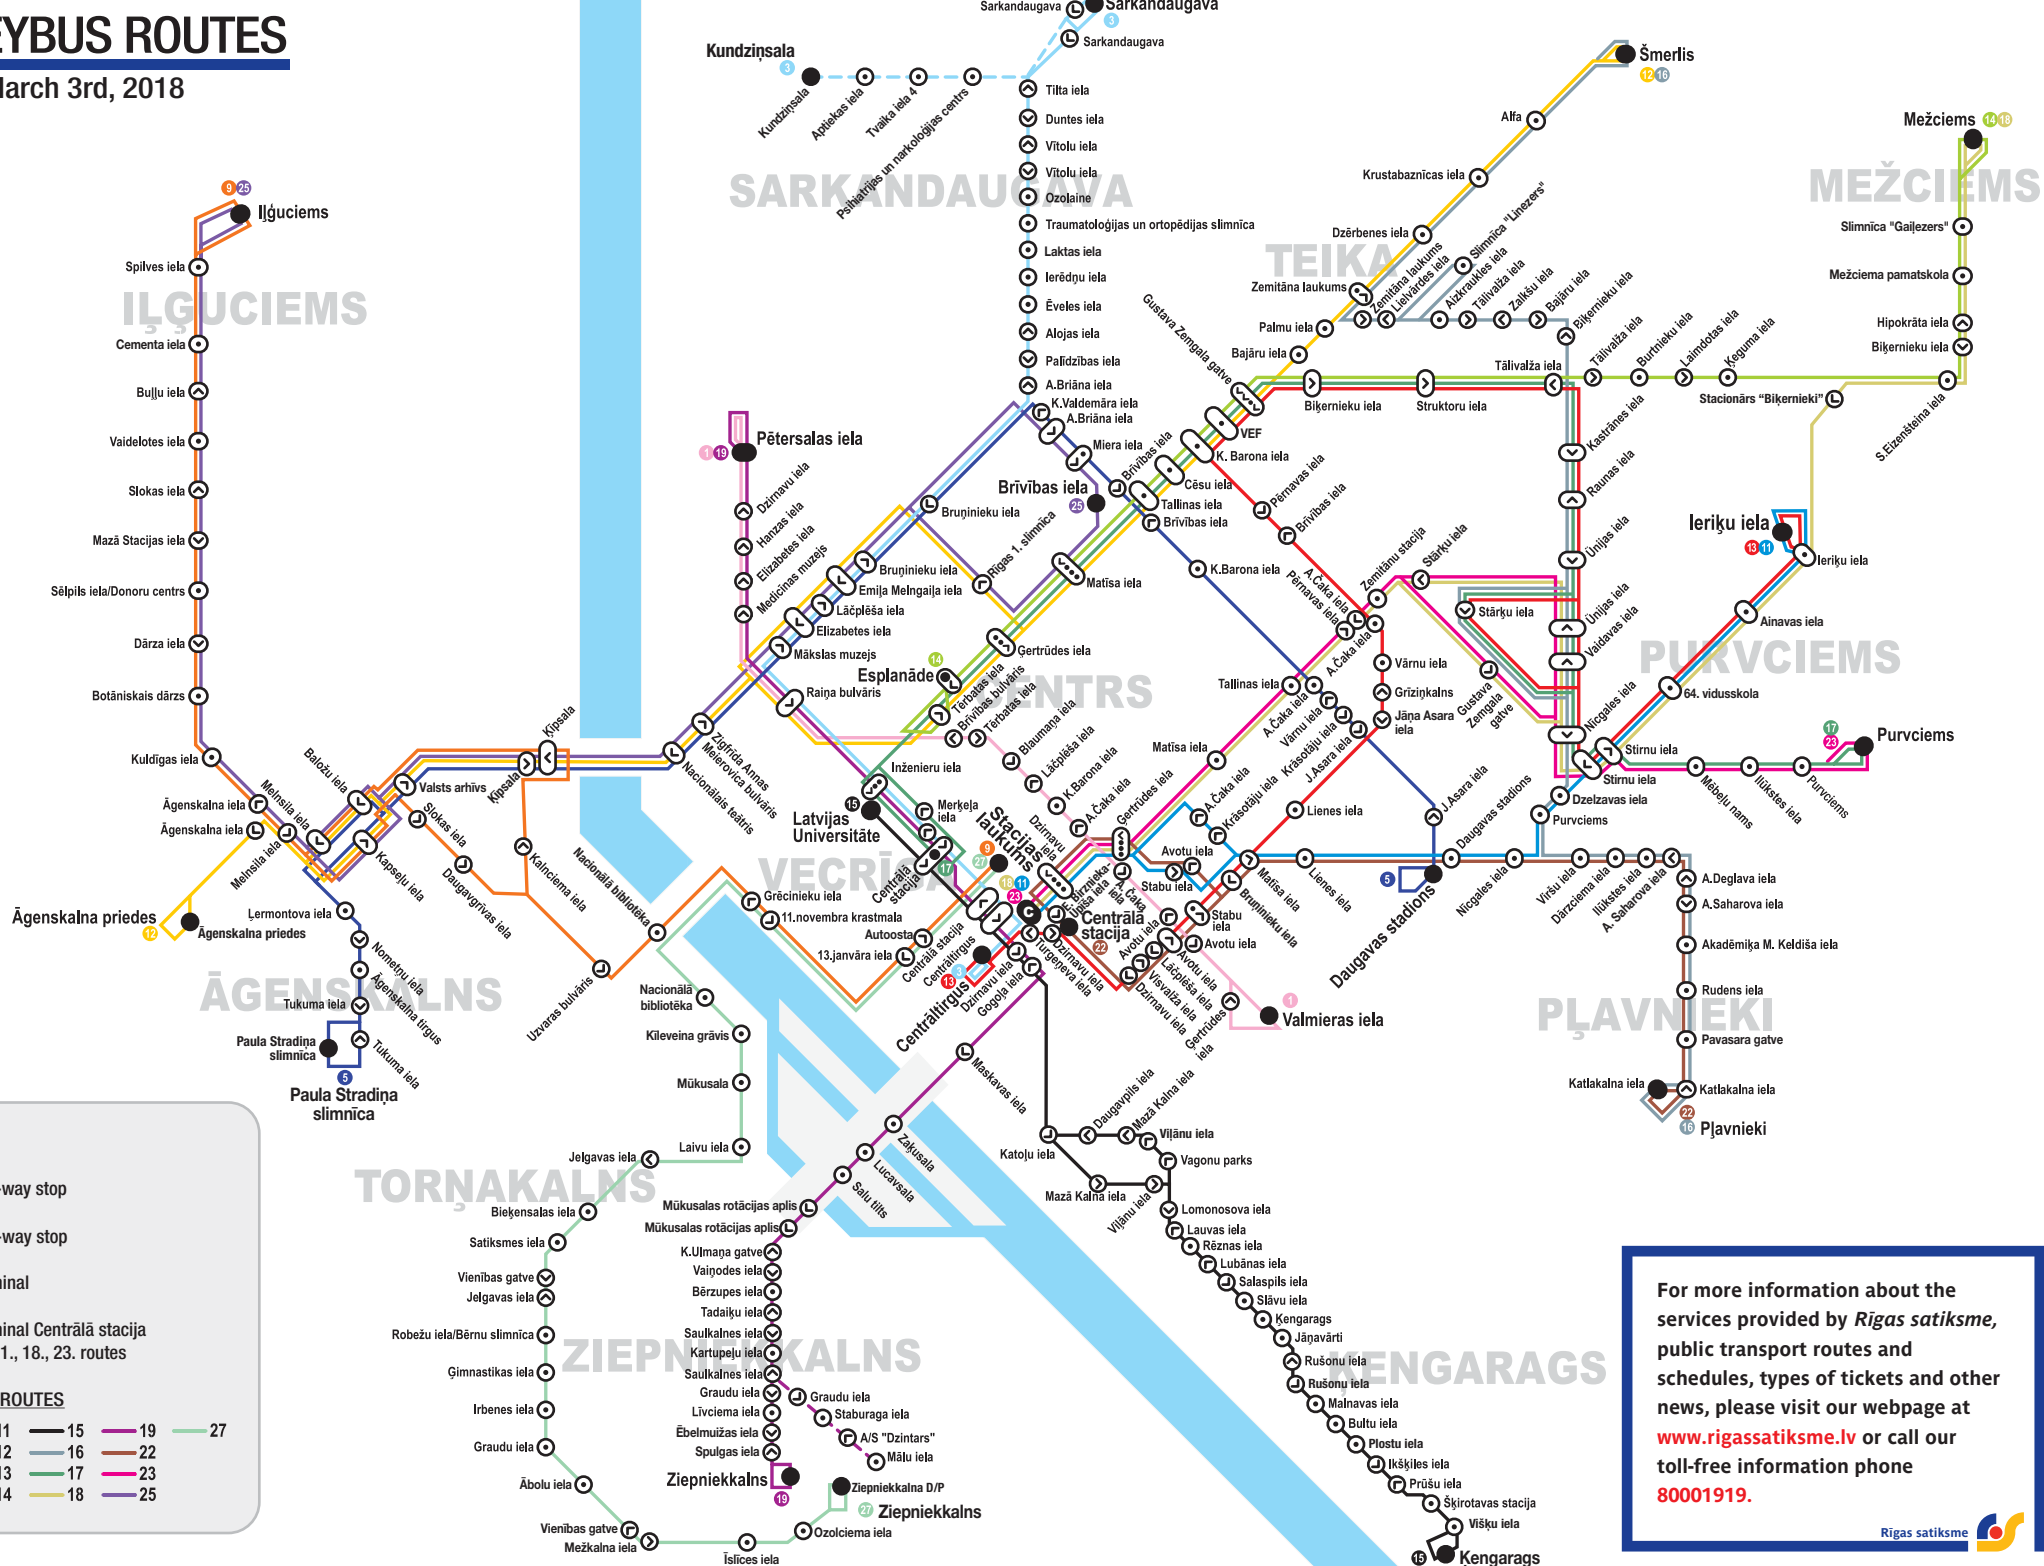

TROLLEYBUS ROUTES

Valid from March 3rd, 2018

LEGEND

- One-way stop
- Two-way stop
- Terminal
- Terminal Centrālā stacija for 11., 18., 23. routes

TROLLEYBUS ROUTES

1	11	15	19	27
3	12	16	22	
5	13	17	23	
9	14	18	25	

For more information about the services provided by *Rīgas satiksme*, public transport routes and schedules, types of tickets and other news, please visit our webpage at www.rigassatiksme.lv or call our toll-free information phone **80001919**.

Rīgas satiksme